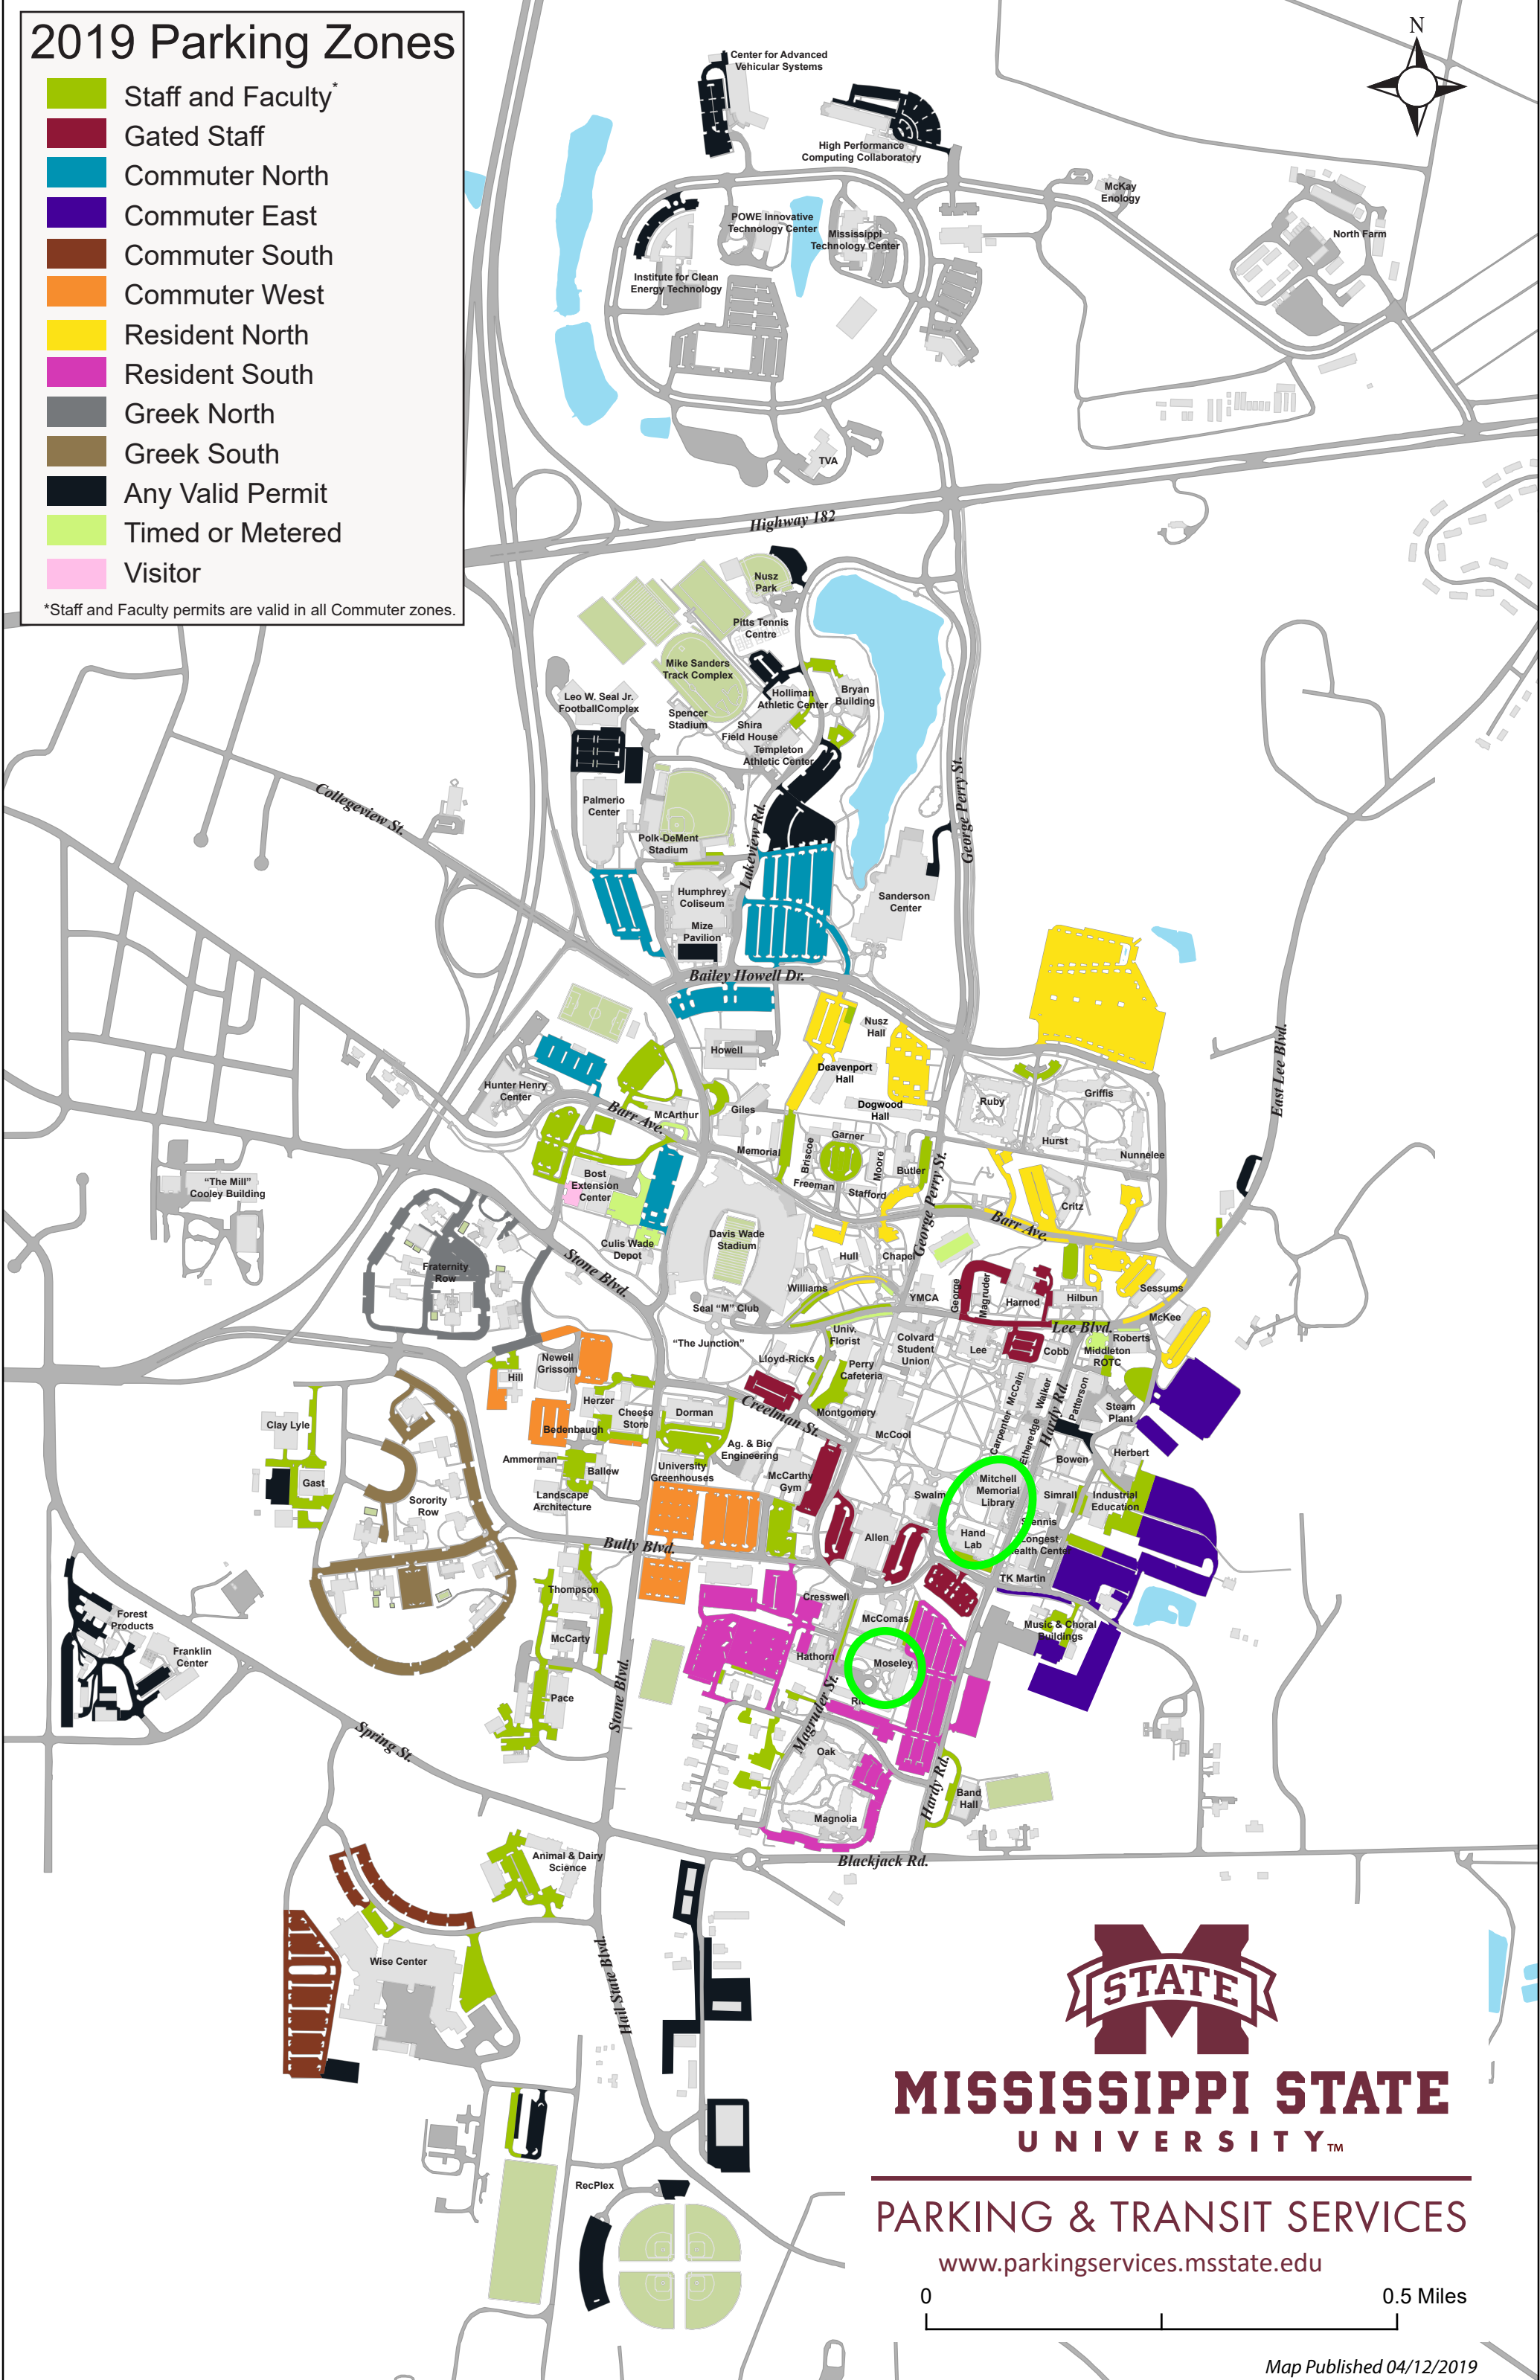

2019 Parking Zones

- Staff and Faculty*
- Gated Staff
- Commuter North
- Commuter East
- Commuter South
- Commuter West
- Resident North
- Resident South
- Greek North
- Greek South
- Any Valid Permit
- Timed or Metered
- Visitor

*Staff and Faculty permits are valid in all Commuter zones.

MISSISSIPPI STATE
UNIVERSITY™

PARKING & TRANSIT SERVICES

www.parkingservices.msstate.edu

Map Published 04/12/2019